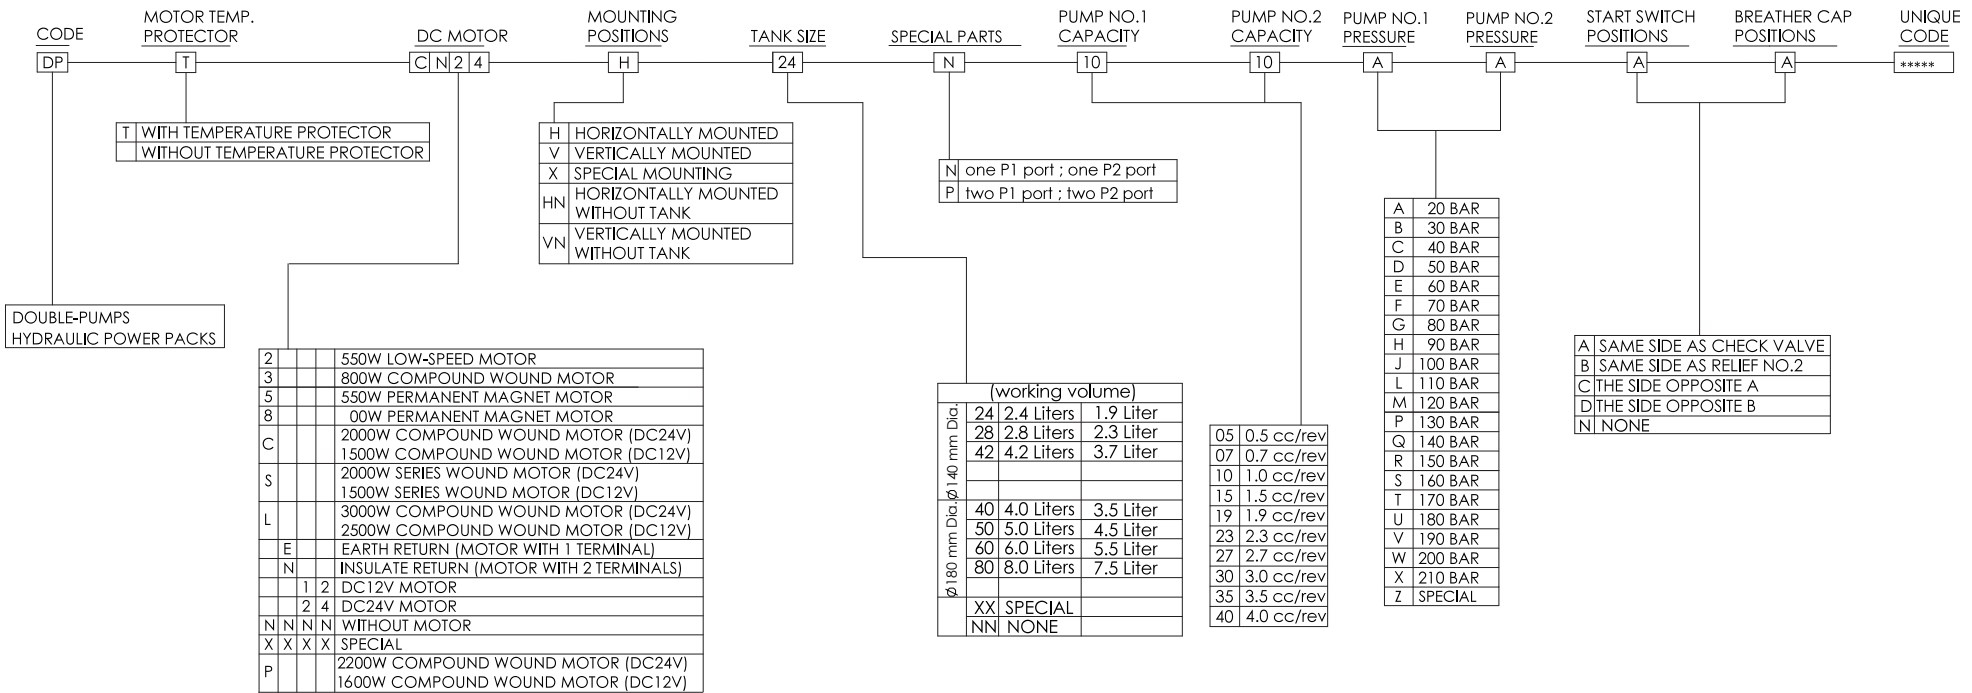

HOW TO ORDER

"DOUBLE-PUMPS" DC MOTOR HYDRAULIC POWER PACKS (W800552 STEEL MANIFOLD / ϕ 140 & ϕ 180 TANKS)

Hydraulic Power Packs

Series W85D

Special orders are available on request. Please consult our sales department.